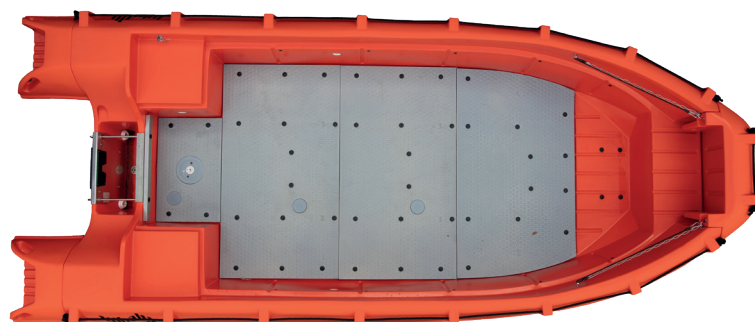

Options

Steering console / Bench with storage space

www.whaly.com

info@whaly.com

Made in the Netherlands